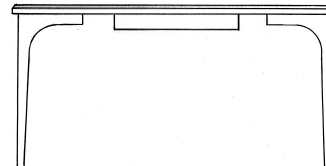

Sara Jaffe Designs

FURNITURE COLLECTIONS

BENUCCI TABLE & CHAIR COLLECTION

ARM CHAIR

22.5" W x 18.5" D x 33.5" H

26 3/8" Arm Height

All chairs available in Trapezoid, Oval and Slat Back versions

Upholstered Seat

Aluminum finishes:

Clear or Black

SIDE CHAIR

17.5" W x 18.5" D x 33.5" H

TABLE

34" W x 60" L x 30" H

36" W x 72" L x 30" H

Custom sizes available

DESK

34" W x 60" L x 30" H

1 drawer

36" W x 72" L x 30" H

2 drawers

Custom sizes available

TABLE with leaves

34" W x 60" L x 29 1/4" H closed

Maximum length 108"

36" W x 72" L x 29 1/4" H closed

Maximum length 120"

Custom sizes available

Individual leaf 24" wide

Table Top options

Mitered Solid Frame with Veneer Panel & Painted Inlay line at Frame perimeter