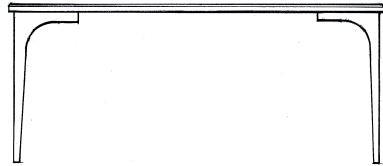

Sara Jaffe Designs

FURNITURE COLLECTIONS

BENUCCI TABLE & CHAIR COLLECTION

ARM CHAIR

22.5" W x 18.5" D x 33.5" H

26 3/8" Arm Height

All chairs available in Trapezoid, Oval and Slat Back versions

Upholstered Seat

Aluminum finishes:

Clear or Black

SIDE CHAIR

17.5" W x 18.5" D x 33.5" H

TABLE

34" W x 60" L x 30" H

36" W x 72" L x 30" H

Custom sizes available

DESK

34" W x 60" L x 30" H

1 drawer

36" W x 72" L x 30" H

2 drawers

Custom sizes available

TABLE with leaves

34" W x 60" L x 29 1/4" H closed

Maximum length 108"

36" W x 72" L x 29 1/4" H closed

Maximum length 120"

Custom sizes available

Individual leaf 24" wide

Table Top options

Mitered Solid Frame with Veneer Panel & Painted Inlay line at Frame perimeter