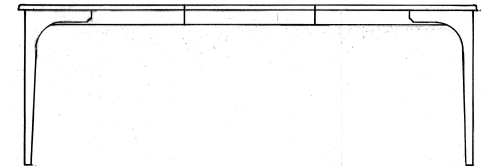

Sara Jaffe Designs

FURNITURE COLLECTIONS

BENUCCI TABLE & CHAIR COLLECTION

ARM CHAIR

22.5" W x 18.5" D x 33.5" H

26 3/8" Arm Height

All chairs available in Trapezoid, Oval and Slat Back versions

Upholstered Seat

Aluminum finishes:

Clear or Black

SIDE CHAIR

17.5" W x 18.5" D x 33.5" H

TABLE

34" W x 60" L x 30" H

36" W x 72" L x 30" H

Custom sizes available

DESK

34" W x 60" L x 30" H

1 drawer

36" W x 72" L x 30" H

2 drawers

Custom sizes available

TABLE with leaves

34" W x 60" L x 29 1/4" H closed

Maximum length 108"

36" W x 72" L x 29 1/4" H closed

Maximum length 120"

Custom sizes available

Individual leaf 24" wide

Table Top options

Mitered Solid Frame with Veneer Panel & Painted Inlay line at Frame perimeter